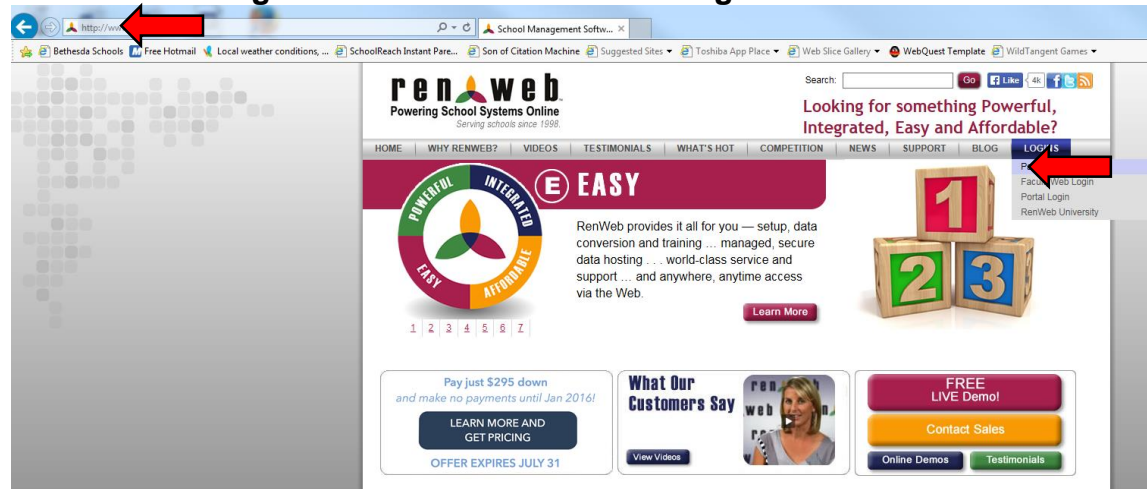

Logging in for the First Time to ParentsWeb from RenWeb.

Parents and students will need to create a ParentsWeb account.

1. In a recent InternetExplorer or FireFox browser window, navigate to **www.renweb.com**.

2. Hover over **Logins** and select **ParentsWeb Login**.