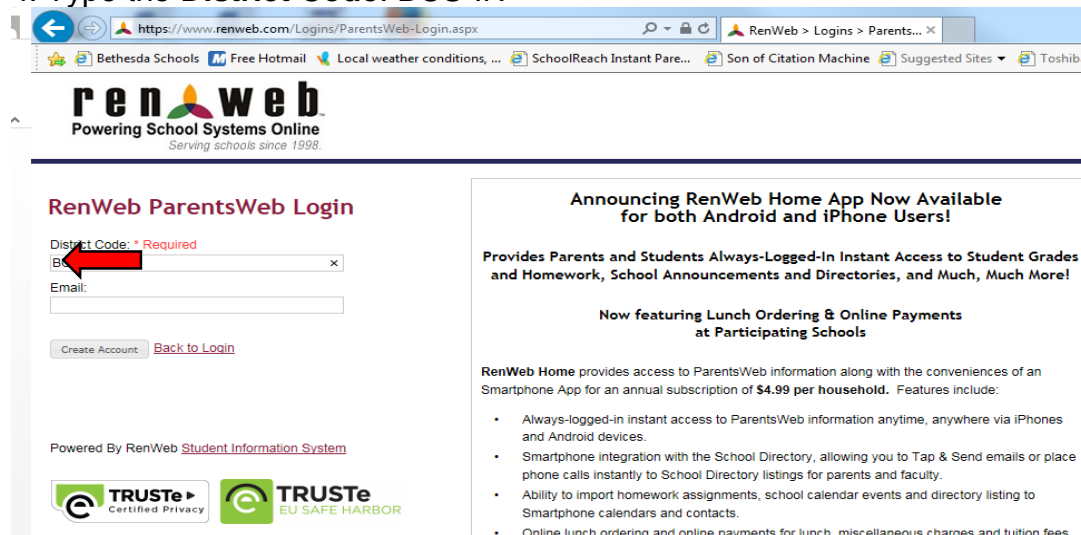

4. Type the **District Code**. BCS-IN