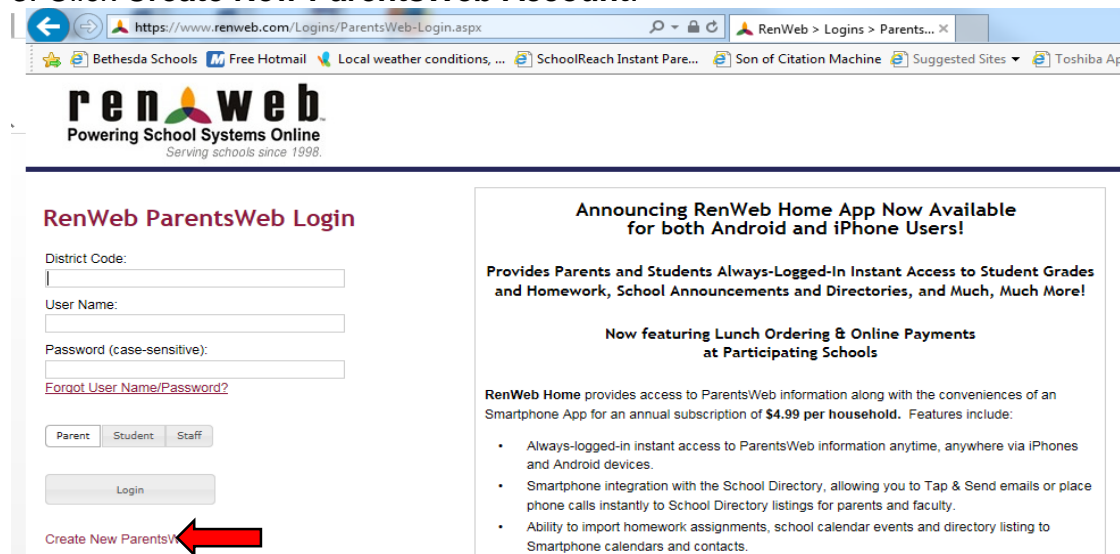

3. Click **Create New ParentsWeb Account**.